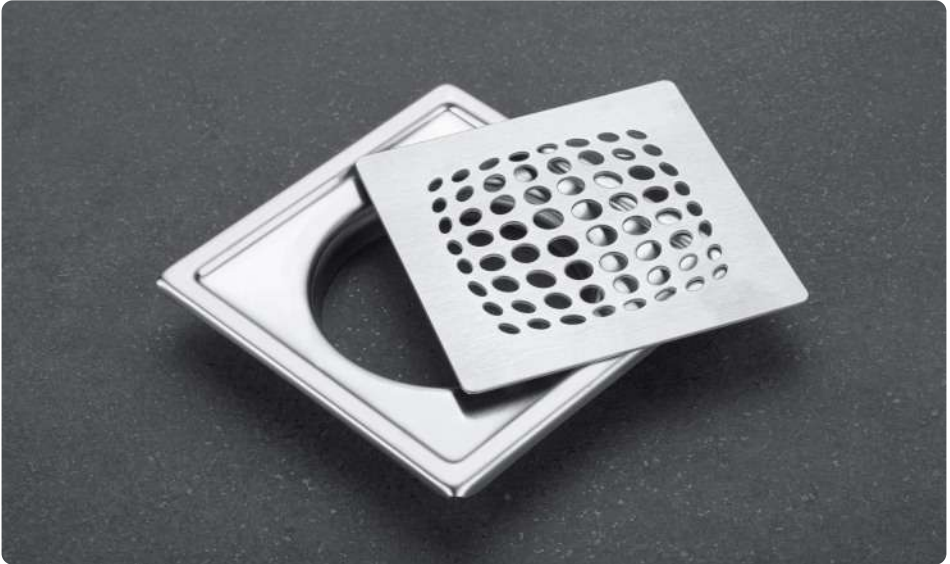

Finish
ELITE GLOSSY, ULTRA SATIN, PREMIUM BLACK,
GOLD (PVD), ROSE GOLD (PVD)

MR-103

Size

5 X 5 (125 X 125 MM),
6 X 6 (150 X 150 MM)

Finish

ELITE GLOSSY, ULTRA SATIN, PREMIUM BLACK,
GOLD (PVD), ROSE GOLD (PVD)