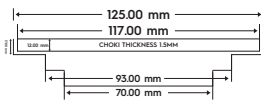

Finish
ELITE GLOSSY, ULTRA SATIN, PREMIUM BLACK

AUTO CLOSE BOWL

MR-301

Size
5 X 5 (125 X 125 MM)
6 X 6 (150 X 150 MM)

Finish
ULTRA SATIN, PREMIUM BLACK, GOLD (PVD),
ROSE GOLD (PVD)

5" x 5"

6" x 6"

SHOWER CHANNEL DRAIN