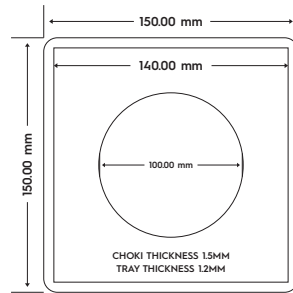

Size
5 X 5 (125 X 125 MM)

Finish
ELITE GLOSSY, ULTRA SATIN

MR-203

Size
6 X 6 (150 X 150 MM)

Finish
ELITE GLOSSY, ULTRA SATIN, PREMIUM BLACK

DOUBLE BOWL

MR-204

Size
5 X 5 (125 X 125 MM),
6 X 6 (150 X 150 MM)

Finish
ELITE GLOSSY, ULTRA SATIN, PREMIUM BLACK

AUTO CLOSE BOWL

MR-301

Size
5 X 5 (125 X 125 MM)
6 X 6 (150 X 150 MM)

Finish
ULTRA SATIN, PREMIUM BLACK, GOLD (PVD),
ROSE GOLD (PVD)

5" x 5"

6" x 6"

SHOWER CHANNEL DRAIN

COMPLETE BATHROOM SOLUTIONS

MR-401

Size

100 X 300 MM, 100 X 450 MM
100 X 600 MM, 100 X 750 MM
100 X 900 MM

Finish

ULTRA SATIN, PREMIUM BLACK,
GOLD (PVD), ROSE GOLD (PVD)

MR-402

Size

100 X 300 MM, 100 X 450 MM
100 X 600 MM, 100 X 750 MM
100 X 900 MM

Finish

ULTRA SATIN, PREMIUM BLACK,
GOLD (PVD), ROSE GOLD (PVD)

MR-403

Size

100 X 300 MM, 100 X 450 MM
100 X 600 MM, 100 X 750 MM
100 X 900 MM