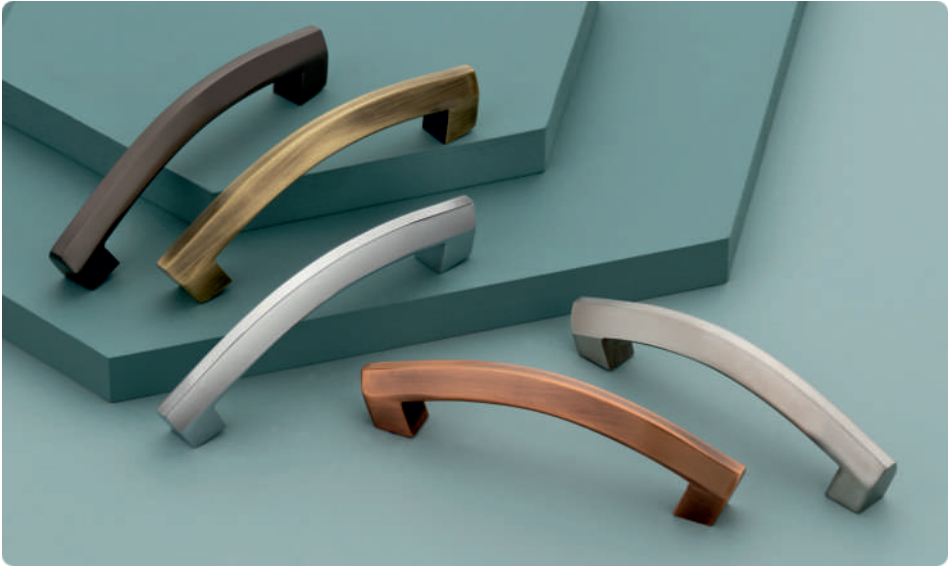

MD - 231

ZUPDI-C

Size
4", 6", 8", 10", 12"

Finish
CP | MATT | ROSE GOLD | BA | WS | BS