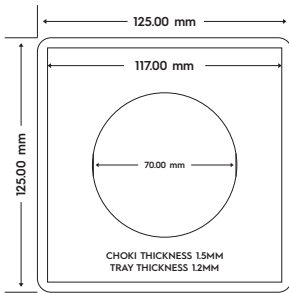

Size
5 X 5 (125 X 125 MM)

Finish
ELITE GLOSSY, ULTRA SATIN

MR-203

Size
6 X 6 (150 X 150 MM)

Finish
ELITE GLOSSY, ULTRA SATIN, PREMIUM BLACK

DOUBLE BOWL

MR-204

Size
5 X 5 (125 X 125 MM),
6 X 6 (150 X 150 MM)

Finish
ELITE GLOSSY, ULTRA SATIN, PREMIUM BLACK

AUTO CLOSE BOWL

MR-301

Size
5 X 5 (125 X 125 MM)
6 X 6 (150 X 150 MM)

Finish
ULTRA SATIN, PREMIUM BLACK, GOLD (PVD),
ROSE GOLD (PVD)

5" x 5"

6" x 6"

SHOWER CHANNEL DRAIN

COMPLETE BATHROOM SOLUTIONS

MR-401

Size

100 X 300 MM, 100 X 450 MM
100 X 600 MM, 100 X 750 MM
100 X 900 MM

Finish

ULTRA SATIN, PREMIUM BLACK,
GOLD (PVD), ROSE GOLD (PVD)

MR-402

Size

100 X 300 MM, 100 X 450 MM
100 X 600 MM, 100 X 750 MM
100 X 900 MM

Finish

ULTRA SATIN, PREMIUM BLACK,
GOLD (PVD), ROSE GOLD (PVD)

MR-403

Size

100 X 300 MM, 100 X 450 MM
100 X 600 MM, 100 X 750 MM
100 X 900 MM