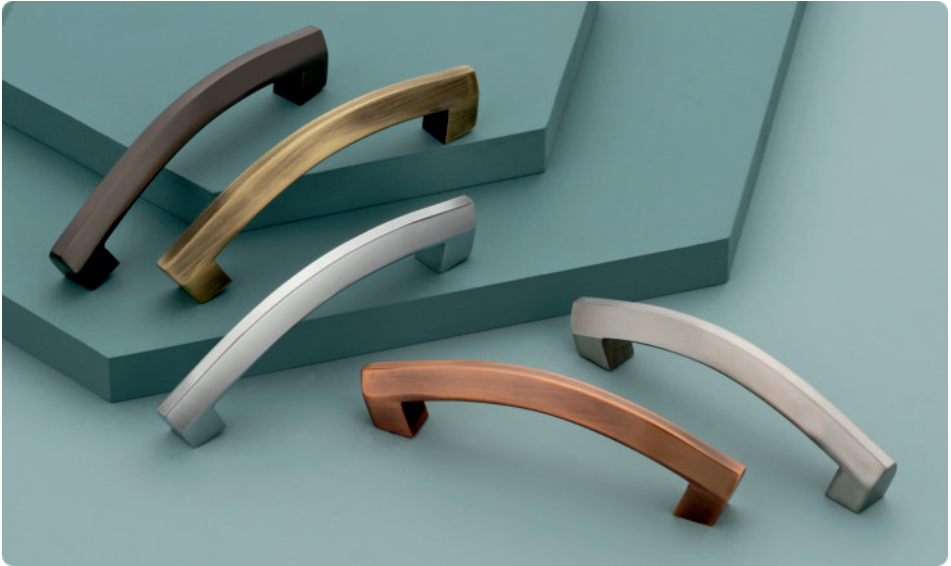

MD - 231

ZUPDI-C

Size
4", 6", 8", 10", 12",

Finish
CP | MATT | ROSE GOLD | BA | WS | BS