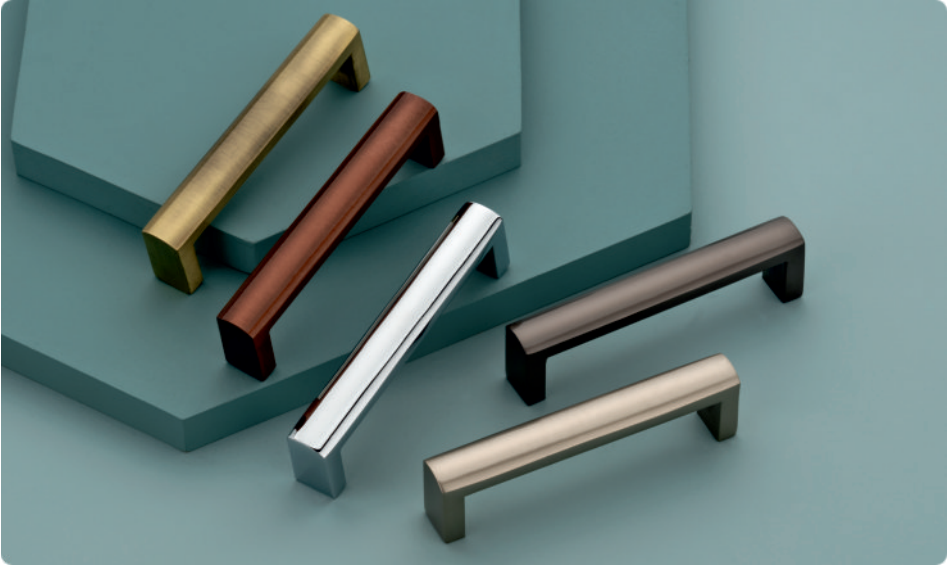

SS CABINET HANDLE

MD - 205

Size
4", 6", 8", 10", 12"

Finish
CP | MATT | ROSE GOLD | BA | WS | BS

16X8-D R. GUN