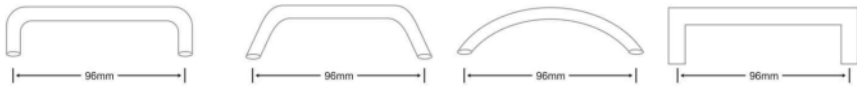

SIZE OF HANDLE

Hall Center to Hall Center

Size : 4" (96mm) / 6" (128mm) / 8" (192mm)

10" (256mm) / 12" (288mm)

FINISH OF HANDLE

C.P.
(Chrome Finish)

Matt
(Dull Finish)

B.A.
(Brass antique)