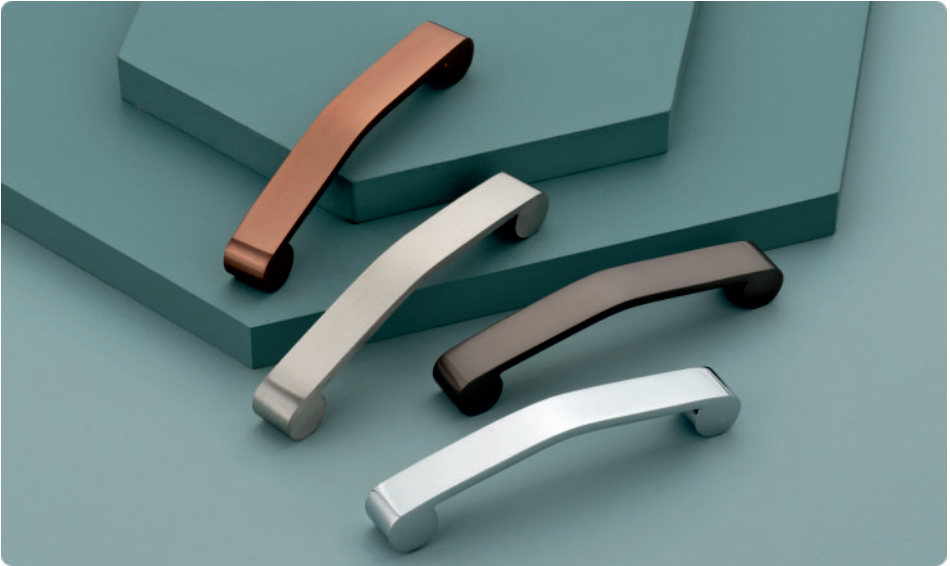

Size
4", 6", 8", 10", 12",

Finish
CP | MATT | ROSE GOLD | BA | WS | BS

OVEL 16.8 CUT

MD - 218

Size
4", 6", 8", 10", 12",

Finish
CP | MATT | ROSE GOLD | BA | WS | BS

BREZZA

MD - 219