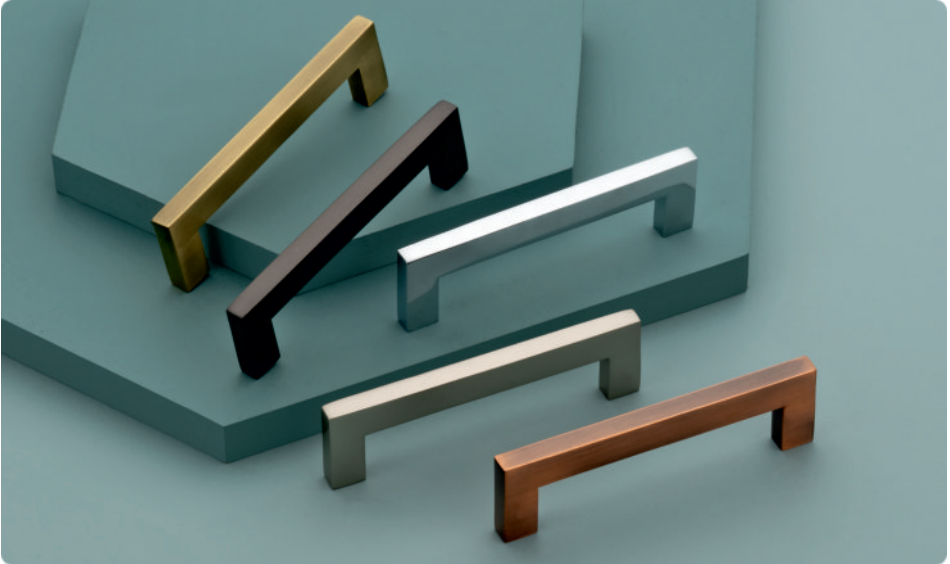

SS CABINET HANDLE

MD - 229

Size
4", 6", 8", 10", 12",

Finish
CP | MATT | ROSE GOLD | BA | WS | BS

16X4-C

MD - 230

Size
4", 6", 8", 10", 12",

Finish
CP | MATT | ROSE GOLD | BA | WS | BS