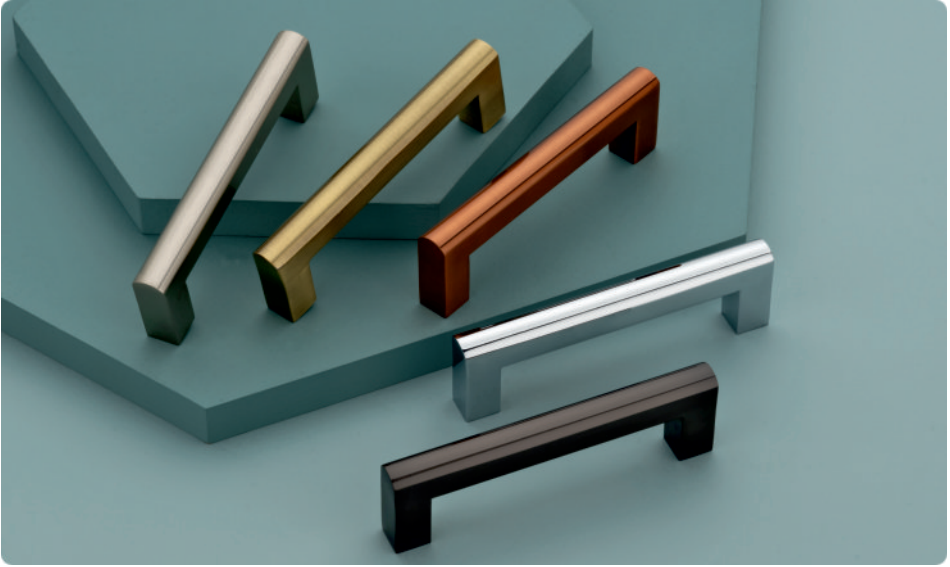

MD - 215

Size
4" , 6" , 8" , 10" , 12"

Finish
CP | MATT | ROSE GOLD | BA | WS | BS

RADO